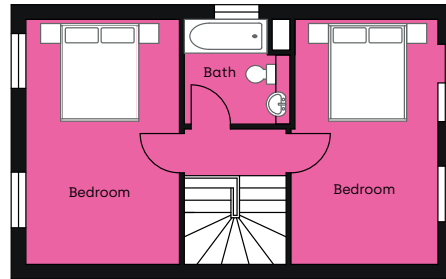

4, 6, 8, 10 MURRAY GREEN

3 Bedroom Town House Total 1227 Sq ft (114m)

Living	4.92m x 3.13m	16' 1" x 10' 3"
Kitchen/Dining	4.92m x 3.09m	16' 1" x 10' 1"
Bedroom	4.92m x 3.13m	16' 1" x 10' 3"
Bedroom	4.92m x 2.99m	16' 1" x 9' 6"
Bedroom	3.33m x 3.13m	10' 11" x 10' 3"

Floor plans are intended to give a general indication of the proposed floor layout only. The dimensions are accurate to within + or - 100mm. Dimensions should not be used to purchase items of furniture or any other products. Drainage, heating, kitchen, bathroom and electrical layouts may vary. Dimensions are not intended to form part of any contract or warranty.