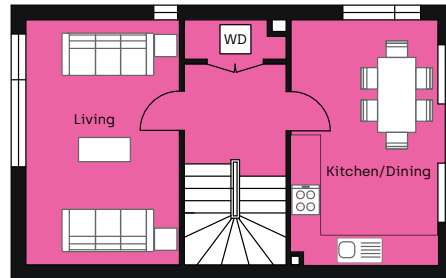

4, 6, 8, 10 MURRAY GREEN

3 Bedroom Town House Total 1227 Sq ft (114m)

Living	4.92m x 3.13m	16' 1" x 10' 3"
Kitchen/Dining	4.92m x 3.09m	16' 1" x 10' 1"
Bedroom	4.92m x 3.13m	16' 1" x 10' 3"
Bedroom	4.92m x 2.99m	16' 1" x 9' 6"
Bedroom	3.33m x 3.13m	10' 11" x 10' 3"

Floor plans are intended to give a general indication of the proposed floor layout only. The dimensions are accurate to within + or - 100mm. Dimensions should not be used to purchase items of furniture or any other products. Drainage, heating, kitchen, bathroom and electrical layouts may vary. Dimensions are not intended to form part of any contract or warranty.