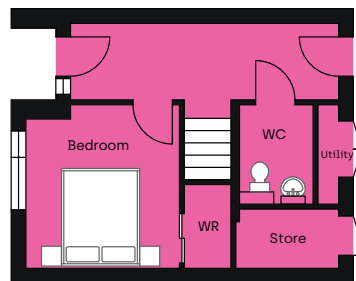

4, 6, 8, 10 MURRAY GREEN

3 Bedroom Town House Total 1227 Sq ft (114m)

Living	4.92m x 3.13m	16' 1" x 10' 3"
Kitchen/Dining	4.92m x 3.09m	16' 1" x 10' 1"
Bedroom	4.92m x 3.13m	16' 1" x 10' 3"
Bedroom	4.92m x 2.99m	16' 1" x 9' 6"
Bedroom	3.33m x 3.13m	10' 11" x 10' 3"

Floor plans are intended to give a general indication of the proposed floor layout only. The dimensions are accurate to within + or - 100mm. Dimensions should not be used to purchase items of furniture or any other products. Drainage, heating, kitchen, bathroom and electrical layouts may vary. Dimensions are not intended to form part of any contract or warranty.