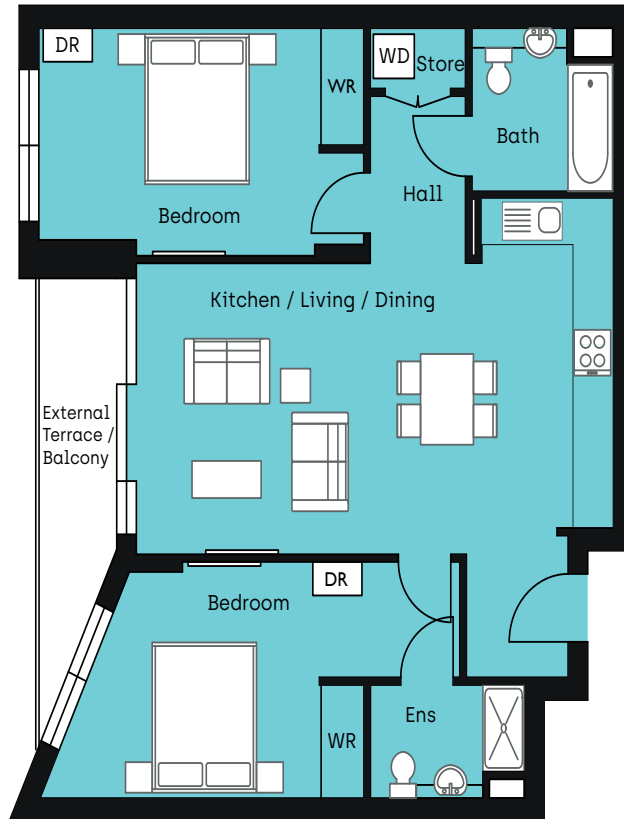

101, 201, 301, 401

2 Bedroom Apartment

Total 840 Sq ft [78m]

Lounge/Kitchen/Dining	7.28m x 3.96m	23' 10" x 13' 0"
Bedroom	4.27m x 3.03m	14' 0" x 9' 9"
Bedroom	4.21m _(max) x 3.01m	13' 8" _(max) x 9' 9"

Floor plans are intended to give a general indication of the proposed floor layout only. The dimensions are accurate to within + or - 100mm. Dimensions should not be used to purchase items of furniture or any other products. Drainage, heating, kitchen, bathroom and electrical layouts may vary. Dimensions are not intended to form part of any contract or warranty.