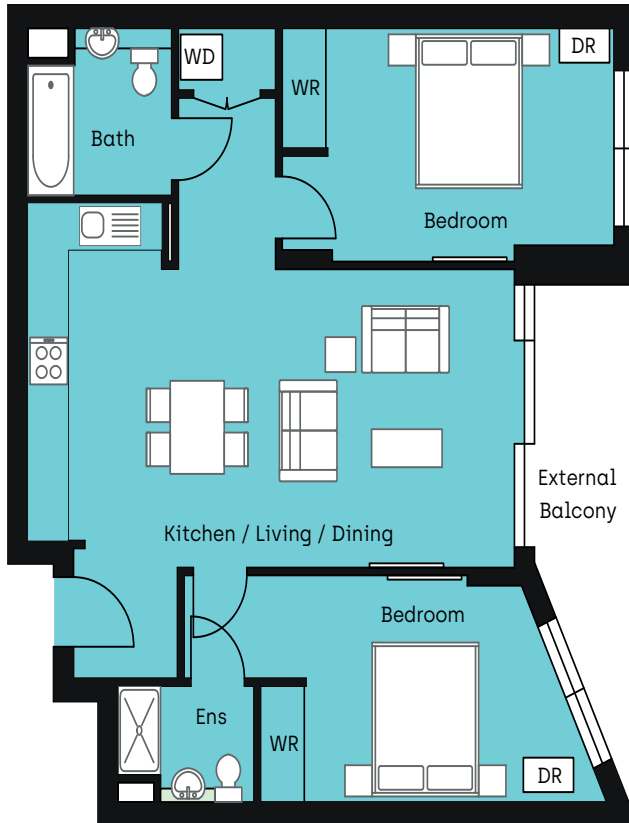

102, 202, 302, 402

## 2 Bedroom Apartment

Total 818 Sq ft (76m)

Lounge/Kitchen/Dining	7.20m x 3.85m	23' 6" x 12' 6"
Bedroom	4.49m <sub>(max)</sub> x 2.93m	14' 7" <sub>(max)</sub> x 9' 6"
Bedroom	4.28m x 3.02m	14' 0" x 9' 9"

Floor plans are intended to give a general indication of the proposed floor layout only. The dimensions are accurate to within + or - 100mm. Dimensions should not be used to purchase items of furniture or any other products. Drainage, heating, kitchen, bathroom and electrical layouts may vary. Dimensions are not intended to form part of any contract or warranty.