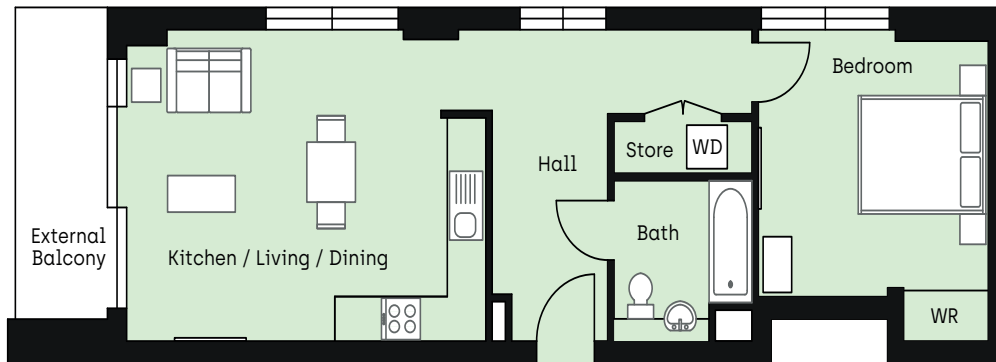

108, 208, 308, 408

**1 Bedroom Apartment**  
 Total 592 Sq ft (55m)

Lounge/Kitchen/Dining	5.42m x 4.21m	17' 8" x 13' 8"
Bedroom	3.60m x 3.32m	11' 8" x 10' 9"

Floor plans are intended to give a general indication of the proposed floor layout only. The dimensions are accurate to within + or - 100mm. Dimensions should not be used to purchase items of furniture or any other products. Drainage, heating, kitchen, bathroom and electrical layouts may vary. Dimensions are not intended to form part of any contract or warranty.